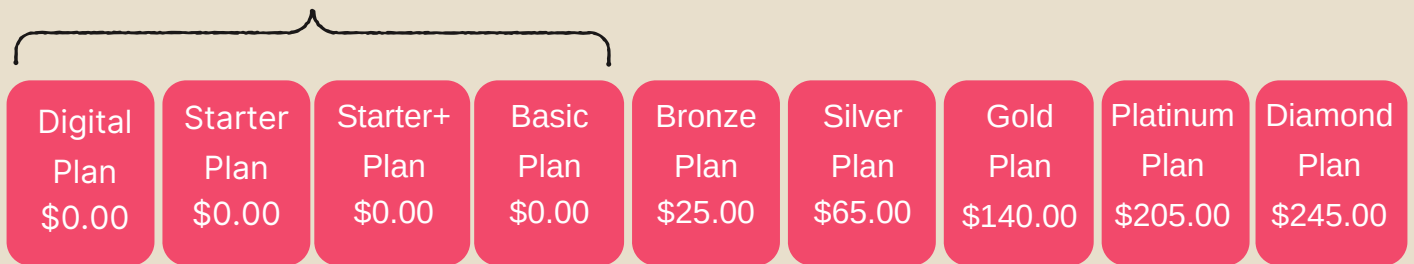

Employee Wellbeing **Every Day!**

Free digital options for fitness, mindfulness, nutrition, sleep and more thanks to FanDuel through Wellhub (formerly Gympass)

FanDuel Employee Plan Pricing

FanDuel invested in your well-being and has made plans up to **Basic FREE** for employees!

Premium Digital Apps Included in FanDuel Wellhub Plans

	Fitness	Mindfulness & Sleep	Nutrition	And more
Digital (Free)				
Starter & Above				
Basic & Above				
Bronze & Above				
Silver & Above				

Get started now!

- 1 Download the Wellhub app
- 2 Create your free account
- 3 Choose the plan that best fits you